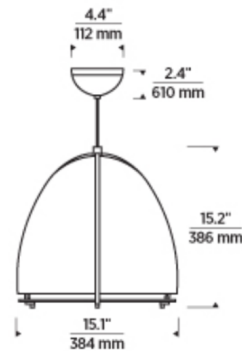

Description

The Paravo Pendant Light features a precisely molded, ultra-smooth fiberglass shade that is offered in five dramatic colors including. The shade is encased within a die-cast aluminum exostructure which supports the lower frosted plate glass diffuser. Includes a 4 inch round ceiling canopy. ETL listed. LED option Title 20 and Title 24 compliant. Dimmable with most LED compatible ELV and TRIAC dimmers, sold separately.

Shown in blue / satin nickel

Specifications

COLOR	N/A
BODY FINISH	Blue / Satin Nickel
WATTAGE	75W
DIMMER	Standard 120V
DIMENSIONS	15.1"W x 15.2"H
BULB NOT INCLUDED	1 x A19/Medium (E26)/75W/120V Incandescent
OTHER BULB OPTIONS	1 x A19/Medium (E26)/120V LED
COUNTRY OF ORIGIN	China

Technical Information

PRODUCT DIMENSIONS	Cord Length: 144"
--------------------	-------------------

CLICK TO VIEW PRODUCT

Notes: