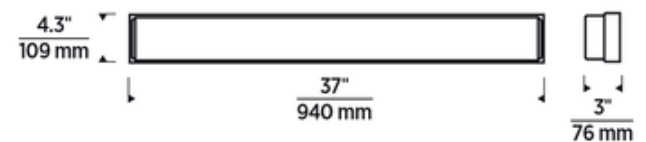

**BRAND** Visual Comfort Modern

**DESCRIPTION**

The sleek Sage Bathroom Vanity Light provides a beautifully diffused wash of LED illumination perfect for vanity and bathroom applications. Its uninterrupted linear diffuser paired with a slim full-length backplate creates a sophisticated modern aesthetic. Whether positioned horizontally above a mirror or vertically on either side, this fixture perfectly complements your space while providing ample lighting. 120V: TRIAC and ELV dimmable. 277V: 0-10V dimmable. Note: Color temperature 2700K is only available for the 25 inch fixture.

<b>SHADE COLOR</b>	N/A
<b>BODY FINISH</b>	Chrome
<b>WATTAGE</b>	25W
<b>DIMMER</b>	Low Voltage Electronic
<b>DIMENSIONS</b>	13"W x 4.3"H x 3"D
<b>INTEGRATED LED MODULE</b>	
<b>LAMP</b>	1 x LED/25W/120V LED

*Technical Information*

<b>LUMINOUS FLUX</b>	1334 lumens
<b>LUMENS/WATT</b>	53.36
<b>LAMP COLOR</b>	2700K
<b>COLOR RENDERING</b>	90 CRI

**SPEC #** TLG494840

COMPANY	PROJECT	FIXTURE TYPE	APPROVED BY	DATE