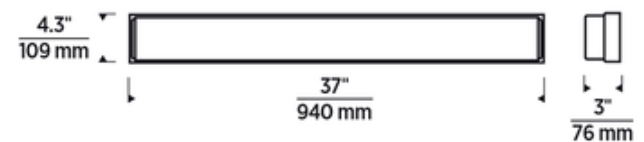

COMPANY	PROJECT	FIXTURE TYPE	APPROVED BY	DATE