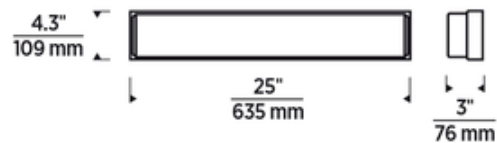

**BRAND** Visual Comfort Modern

**DESCRIPTION**

The sleek Sage Bathroom Vanity Light provides a beautifully diffused wash of LED illumination perfect for vanity and bathroom applications. Its uninterrupted linear diffuser paired with a slim full-length backplate creates a sophisticated modern aesthetic. Whether positioned horizontally above a mirror or vertically on either side, this fixture perfectly complements your space while providing ample lighting. 120V: TRIAC and ELV dimmable. 277V: 0-10V dimmable. Note: Color temperature 2700K is only available for the 25 inch fixture.

<b>SHADE COLOR</b>	N/A
<b>BODY FINISH</b>	Chrome
<b>WATTAGE</b>	25W
<b>DIMMER</b>	Low Voltage Electronic
<b>DIMENSIONS</b>	13"W x 4.3"H x 3"D
<b>INTEGRATED LED MODULE</b>	
<b>LAMP</b>	1 x LED/25W/120V LED

*Technical Information*

<b>LUMINOUS FLUX</b>	1334 lumens
<b>LUMENS/WATT</b>	53.36
<b>LAMP COLOR</b>	2700K
<b>COLOR RENDERING</b>	90 CRI

**SPEC #** TLG494840

COMPANY	PROJECT	FIXTURE TYPE	APPROVED BY	DATE