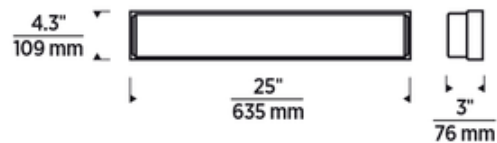

COMPANY	PROJECT	FIXTURE TYPE	APPROVED BY	DATE