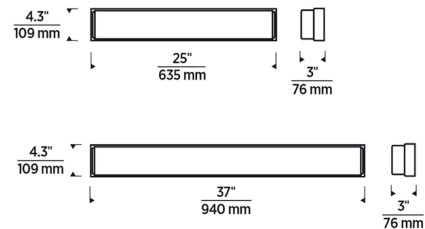

By Visual Comfort Modern

Description

The sleek Sage Bathroom Vanity Light provides a beautifully diffused wash of LED illumination perfect for vanity and bathroom applications. Its uninterrupted linear diffuser paired with a slim full-length backplate creates a sophisticated modern aesthetic. Whether positioned horizontally above a mirror or vertically on either side, this fixture perfectly complements your space while providing ample lighting. 120V: TRIAC and ELV dimmable. 277V: 0-10V dimmable. Note: Color temperature 2700K is only available for the 25 inch fixture.

Shown in chrome

Specifications

COLOR	N/A
BODY FINISH	Chrome
WATTAGE	34.5W
DIMMER	Low Voltage Electronic
DIMENSIONS	25"W x 4.3"H x 3"D
INTEGRATED LED MODULE	1 x LED/34.5W/120V LED
COUNTRY OF ORIGIN	China