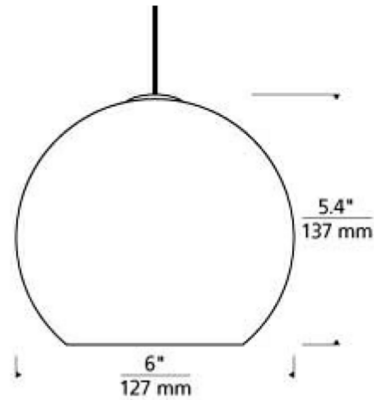

By Visual Comfort Modern

Description

Sedona Monopoint Pendant features an orb perfectly spherical and smooth on the exterior surface while the interior surface features gradually thickening bands of glass artfully crafted. Aged Brass finish includes Satin Nickel system hardware. Available with halogen and LED lamp options. Halogen: Includes one 12 volt, 35 watt JC GY6.35 halogen bi-pin lamp. LED: Includes one 12 volt, 8 watt replaceable SORAA LED module. Supplied with six feet of field-cutttable suspension cable and a 4 inch round monopoint canopy with integral electronic transformer/power supply. ETL listed. Halogen option Title 20 compliant. LED option Title 20/Title 24 compliant.

Shown in aged brass / clear

Specifications

COLOR	Clear
BODY FINISH	Aged Brass
WATTAGE	35W
DIMMER	Low Voltage Electronic
DIMENSIONS	6"W x 5.4"H
BULB INCLUDED	1 x JC/GY6.35 (bipin)/35W/12V Halogen
COUNTRY OF ORIGIN	China