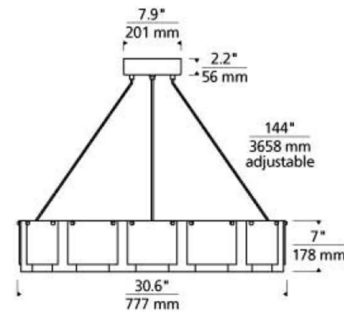

### Specifications

COLOR	N/A
BODY FINISH	Black / Smoke
WATTAGE	49W
DIMMER	Low Voltage Electronic
DIMENSIONS	30.6"W x 7"H
INTEGRATED LED MODULE	1 x LED/49W/120-277V LED
COUNTRY OF ORIGIN	China