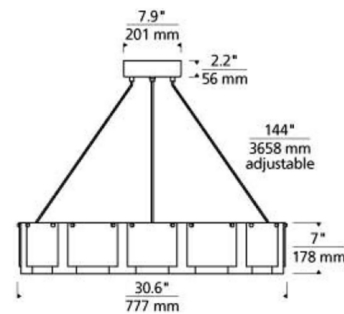

CLICK TO VIEW PRODUCT

Notes: