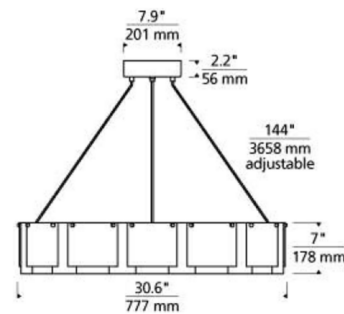

By Visual Comfort Modern

Description

The Stratos Chandelier features overlapping panes of gently curved slumped glass surrounding an LED light source.

Shown in black / smoke

Specifications

COLOR	N/A
BODY FINISH	Black / Smoke
WATTAGE	49W
DIMMER	Low Voltage Electronic
DIMENSIONS	30.6"W x 7"H
INTEGRATED LED MODULE	1 x LED/49W/120-277V LED
COUNTRY OF ORIGIN	China