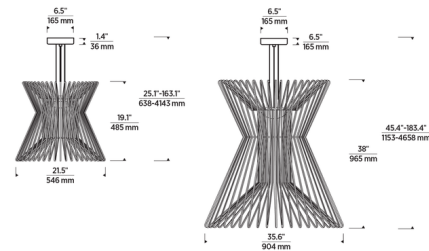

By Visual Comfort Modern

Description

Dozens of machined metal rods are bent and painstakingly fastened together to create the Syrma Pendant, a striking multidimensional piece inspired by midcentury modern design. Whether used as a standalone or in multiples, the Syrma casts a diffused LED light suitable for kitchen islands, dining areas, and entryways. A universal 120-277V driver is included, dimmable with a TRIAC, ELV, or 0-10V dimmer.

Shown in satin gold

Specifications

COLOR	N/A
BODY FINISH	Satin Gold
WATTAGE	17.4W
DIMMER	Low Voltage Electronic
DIMENSIONS	21.5"W x 19.1"H
INTEGRATED LED MODULE	1 x LED/17.4W/120-277V LED
COUNTRY OF ORIGIN	China