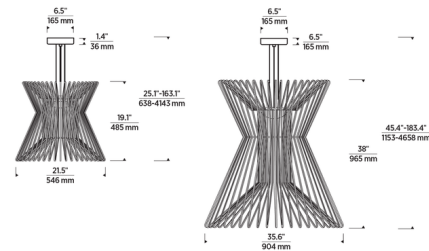

Description

Dozens of machined metal rods are bent and painstakingly fastened together to create the Syrma Pendant, a striking multidimensional piece inspired by midcentury modern design. Whether used as a standalone or in multiples, the Syrma casts a diffused LED light suitable for kitchen islands, dining areas, and entryways. A universal 120-277V driver is included, dimmable with a TRIAC, ELV, or 0-10V dimmer.

Shown in satin gold

Specifications

COLOR	N/A
BODY FINISH	Satin Gold
WATTAGE	17.4W
DIMMER	Low Voltage Electronic
DIMENSIONS	21.5"W x 19.1"H
INTEGRATED LED MODULE	1 x LED/17.4W/120-277V LED
COUNTRY OF ORIGIN	China