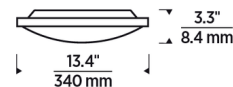

Shown in chrome / frosted

Specifications

COLOR	Frosted
BODY FINISH	Chrome
WATTAGE	23W
DIMMER	Low Voltage Electronic
DIMENSIONS	13.4"W x 3.3"H
INTEGRATED LED MODULE	1 x LED/23W/120V LED
COUNTRY OF ORIGIN	China