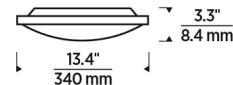

Shown in chrome / frosted

Specifications

COLOR	Frosted
BODY FINISH	Chrome
WATTAGE	23W
DIMMER	Low Voltage Electronic
DIMENSIONS	13.4"W x 3.3"H
INTEGRATED LED MODULE	1 x LED/23W/120V LED
COUNTRY OF ORIGIN	China