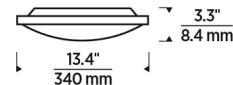

Shown in satin nickel / frosted

Specifications

COLOR	Frosted
BODY FINISH	Satin Nickel
WATTAGE	23W
DIMMER	Low Voltage Electronic
DIMENSIONS	13.4"W x 3.3"H
INTEGRATED LED MODULE	1 x LED/23W/120V LED
COUNTRY OF ORIGIN	China