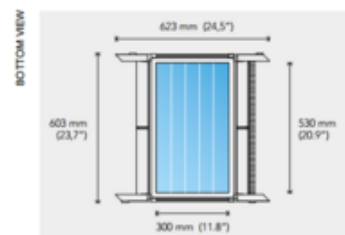

Technical Information

LUMINOUS FLUX	2100 lumens
LUMENS/WATT	46.67
LAMP LIFE	50000 hours

SPEC # COE495121

Photometric curves: