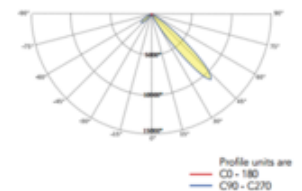

COMPANY	PROJECT	FIXTURE TYPE	APPROVED BY	DATE