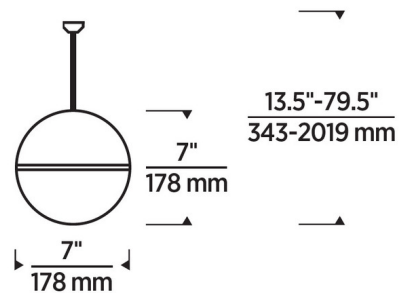

CLICK TO VIEW PRODUCT

Notes: