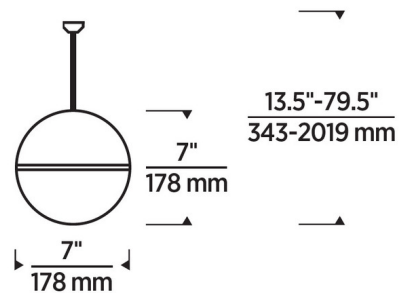

### Specifications

COLOR	Matte Black / Aged Brass
BODY FINISH	Satin Nickel
WATTAGE	14W
DIMMER	Low Voltage Electronic
DIMENSIONS	7"W x 7"H
INTEGRATED LED MODULE	1 x LED/14W/12V LED
COUNTRY OF ORIGIN	China

### Technical Information

LAMP LIFE	25000 hours
COLOR RENDERING	90 CRI
LAMP COLOR	2700K
LUMENS/WATT	45.79
LUMINOUS FLUX	641 lumens

Shown in satin nickel / matte black / aged brass

CLICK TO VIEW PRODUCT

Notes: