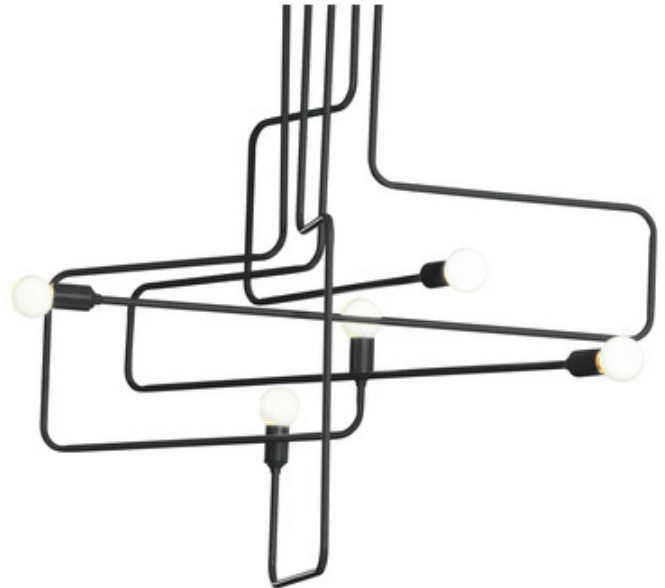

DESIGNER

Vermont Modern Team

BRAND

Hubbardton Forge

DESCRIPTION

The Metro Pendant pays homage to mass transit systems, using pipes of steel treading past each other to get to their destination. Canopy: 12 inch x 5 inch rectangle. Slope ceiling adaptable to 45 degrees. Five down-rod fixtures can be used in one direction only. The five down-rods must remain the same length. The fixtures will run parallel or along the slope, but not perpendicular or up the slope. Lifetime Limited Warranty when installed in residential setting. Handcrafted to order by skilled artisans in Vermont, USA.

SHADE COLOR	N/A
BODY FINISH	Black
WATTAGE	200W
DIMMER	Standard 120V
DIMENSIONS	34.8"L x 17.4"W x 24.1"H
BULB NOT INCLUDED	
LAMP	5 x G16.5/Medium (E26)/40W/120V Incandescent 5 x G16.5/Candelabra (E12)/120V LED

Technical Information

PRODUCT DIMENSIONS Adjustable Min/Max Overall Height: 37.5" - 42.4"

SPEC # HUB495268

COMPANY

PROJECT

FIXTURE TYPE

APPROVED BY

DATE