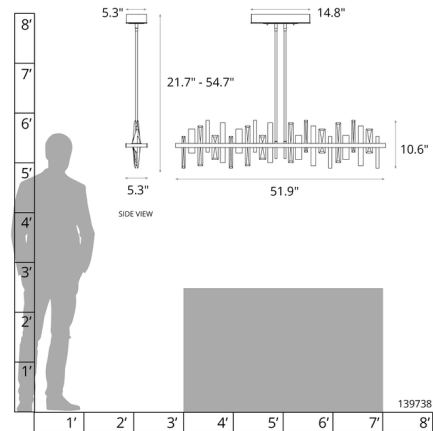

Description

The Solitude Large Linear Pendant brings an elegant beauty to your interior space. A slim band of hand crafted steel holds angular Crystal towers that rise and fall, casting warm shadows across your room. Available with Standard, Short, and Long length options. Canopy: 14.8 inch x 5.3 inch rectangle. Slope ceiling adaptable one way to 45 degrees. Double down-rod fixtures can be used in one direction only. The two down-rods must remain the same length. The fixtures will run parallel or along the slope, but not perpendicular or up the slope. Lifetime Limited Warranty when installed in residential setting. Handcrafted to order by skilled artisans in Vermont, USA.

Specifications

COLOR	Crystal
BODY FINISH	Bronze
WATTAGE	57W
DIMMER	Standard 120V
DIMENSIONS	51.9"L x 5.3"W x 10.6"H
INTEGRATED LED MODULE	1 x LED/57W/120-277V LED
COUNTRY OF ORIGIN	United States

Technical Information

COLOR RENDERING	90 CRI
LAMP COLOR	3000K
LUMENS/WATT	42.11
LUMINOUS FLUX	2400 lumens

Shown in bronze / crystal

CLICK TO VIEW PRODUCT

Notes: