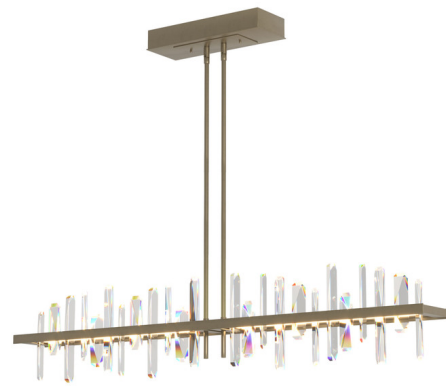

Lightology

lightology.com
866-954-4489
04-14-26

Project: _____
 Company: _____
 Location: _____ Fixture Type: _____
 SPEC #: **HUB495614**
 Approved On: _____ Approved By: _____

Solitude Large Linear Pendant By Hubbardton Forge

Description

The Solitude Large Linear Pendant brings an elegant beauty to your interior space. A slim band of hand crafted steel holds angular Crystal towers that rise and fall, casting warm shadows across your room. Available with Standard, Short, and Long length options. Canopy: 14.8 inch x 5.3 inch rectangle. Slope ceiling adaptable one way to 45 degrees. Double down-rod fixtures can be used in one direction only. The two down-rods must remain the same length. The fixtures will run parallel or along the slope, but not perpendicular or up the slope. Lifetime Limited Warranty when installed in residential setting. Handcrafted to order by skilled artisans in Vermont, USA.

Specifications

COLOR Crystal
 BODY FINISH Soft Gold
 WATTAGE 57W
 DIMMER Standard 120V
 DIMENSIONS 51.9"L x 5.3"W x 10.6"H
 INTEGRATED LED MODULE 1 x LED/57W/120-277V LED
 COUNTRY OF ORIGIN United States

Technical Information

PRODUCT DIMENSIONS Min/Max Adjustable Length: 38" - 49.8"
 COLOR RENDERING 90 CRI
 LAMP COLOR 3000K
 LUMENS/WATT 42.11
 LUMINOUS FLUX 2400 lumens

Shown in soft gold / crystal

CLICK TO VIEW PRODUCT