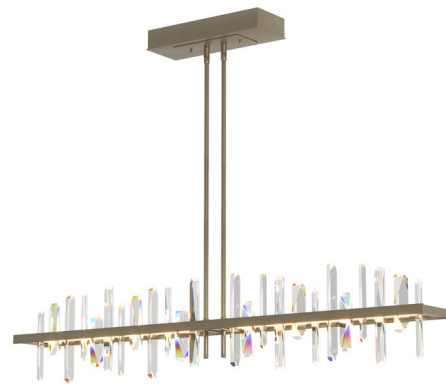

Lightology

lightology.com
866-954-4489
06-04-26

Project: _____
 Company: _____
 Location: _____ Fixture Type: _____
 SPEC #: **HUB495614**
 Approved On: _____ Approved By: _____

Solitude Large Linear Pendant By Hubbardton Forge

Description

The Solitude Large Linear Pendant brings an elegant beauty to your interior space. A slim band of hand crafted steel holds angular Crystal towers that rise and fall, casting warm shadows across your room. Available with Standard, Short, and Long length options. Canopy: 14.8 inch x 5.3 inch rectangle. Slope ceiling adaptable one way to 45 degrees. Double down-rod fixtures can be used in one direction only. The two down-rods must remain the same length. The fixtures will run parallel or along the slope, but not perpendicular or up the slope. Lifetime Limited Warranty when installed in residential setting. Handcrafted to order by skilled artisans in Vermont, USA.

Specifications

COLOR Crystal
 BODY FINISH Soft Gold
 WATTAGE 57W
 DIMMER Standard 120V
 DIMENSIONS 51.9"L x 5.3"W x 10.6"H
 INTEGRATED LED MODULE 1 x LED/57W/120-277V LED
 COUNTRY OF ORIGIN United States

Technical Information

PRODUCT DIMENSIONS Min/Max Adjustable Length: 38" - 49.8"
 COLOR RENDERING 90 CRI
 LAMP COLOR 3000K
 LUMENS/WATT 42.11
 LUMINOUS FLUX 2400 lumens

Shown in soft gold / crystal

CLICK TO VIEW PRODUCT