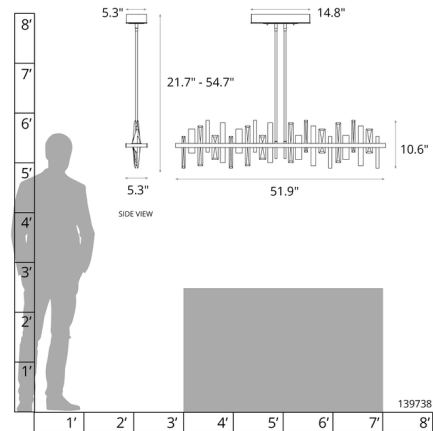

Description

The Solitude Large Linear Pendant brings an elegant beauty to your interior space. A slim band of hand crafted steel holds angular Crystal towers that rise and fall, casting warm shadows across your room. Available with Standard, Short, and Long length options. Canopy: 14.8 inch x 5.3 inch rectangle. Slope ceiling adaptable one way to 45 degrees. Double down-rod fixtures can be used in one direction only. The two down-rods must remain the same length. The fixtures will run parallel or along the slope, but not perpendicular or up the slope. Lifetime Limited Warranty when installed in residential setting. Handcrafted to order by skilled artisans in Vermont, USA.

Specifications

COLOR Crystal
 BODY FINISH Soft Gold
 WATTAGE 57W
 DIMMER Standard 120V
 DIMENSIONS 51.9"L x 5.3"W x 10.6"H
 INTEGRATED LED MODULE 1 x LED/57W/120-277V LED
 COUNTRY OF ORIGIN United States

Technical Information

PRODUCT DIMENSIONS Min/Max Adjustable Length: 38" - 49.8"
 COLOR RENDERING 90 CRI
 LAMP COLOR 3000K
 LUMENS/WATT 42.11
 LUMINOUS FLUX 2400 lumens

Shown in soft gold / crystal

CLICK TO VIEW PRODUCT