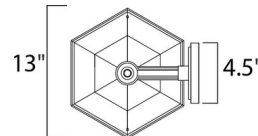

### Description

Westlake 1008 Outdoor Wall Light is a transitional style, perfect for any decor. Available with Clear glass and a Black finish. Three 40 watt, 120 volt B10 candelabra base incandescent bulbs are required, but not included. Wet location rated. 13 inch width x 22 inch height x 14.5 inch maximum length.

### Specifications

COLOR	Clear
BODY FINISH	Black
WATTAGE	120W
DIMMER	Standard 120V
DIMENSIONS	13"W x 22"H x 14.5"D
BULB NOT INCLUDED	3 x B10/Candelabra (E12)/40W/120V Incandescent

CLICK TO VIEW PRODUCT

Notes: