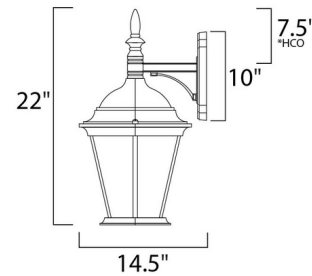

### Description

Westlake 1008 Outdoor Wall Light is a transitional style, perfect for any decor. Available with Clear glass and a Black finish. Three 40 watt, 120 volt B10 candelabra base incandescent bulbs are required, but not included. Wet location rated. 13 inch width x 22 inch height x 14.5 inch maximum length.

### Specifications

COLOR	Clear
BODY FINISH	Black
WATTAGE	120W
DIMMER	Standard 120V
DIMENSIONS	13"W x 22"H x 14.5"D
BULB NOT INCLUDED	3 x B10/Candelabra (E12)/40W/120V Incandescent

CLICK TO VIEW PRODUCT

Notes: