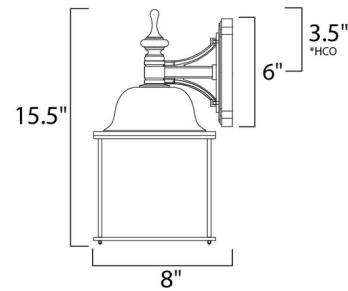

Lightology

lightology.com
866-954-4489
05-17-26

Project: _____

Company: _____

Location: _____ Fixture Type: _____

SPEC #: **MAX495901**

Approved On: _____ Approved By: _____

Senator 1056 Outdoor Wall Light By Maxim Lighting

Description

Senator 1056 Outdoor Wall Light is the perfect style for any home with its Seedy glass and Black finish. One 100 watt, 120 volt A19 Medium base incandescent bulb is required, but not included. Wet location rated. 7 inch width x 15.5 inch height x 8 inch depth.

Shown in black / seedy glass

Specifications

COLOR	Seedy Glass
BODY FINISH	Black
WATTAGE	72W
DIMMER	Standard 120V
DIMENSIONS	7"W x 15.5"H x 8"D
BULB NOT INCLUDED	1 x A19/Medium (E26)/72W/120V Incandescent