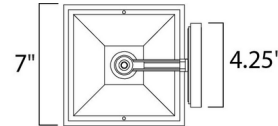

Description

Senator 1056 Outdoor Wall Light is the perfect style for any home with its Seedy glass and Black finish. One 100 watt, 120 volt A19 Medium base incandescent bulb is required, but not included. Wet location rated. 7 inch width x 15.5 inch height x 8 inch depth.

Shown in black / seedy glass

Specifications

COLOR	Seedy Glass
BODY FINISH	Black
WATTAGE	72W
DIMMER	Standard 120V
DIMENSIONS	7"W x 15.5"H x 8"D
BULB NOT INCLUDED	1 x A19/Medium (E26)/72W/120V Incandescent