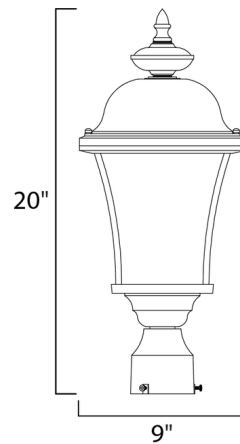

Lightology

lightology.com
866-954-4489
04-27-26

Project: _____

Company: _____

Location: _____ Fixture Type: _____

SPEC #: **MAX495923**

Approved On: _____ Approved By: _____

Senator Outdoor Post Light By Maxim Lighting

Description

Senator Outdoor Post Light is the perfect style for any home with its Seedy glass and Black finish.
Note: Post sold separately.

Shown in black / seedy glass

Specifications

COLOR Seedy Glass
BODY FINISH Black
WATTAGE 72W
DIMMER Standard 120V
DIMENSIONS 9"W x 20"H
BULB NOT INCLUDED 1 x A19/Medium (E26)/72W/120V Incandescent