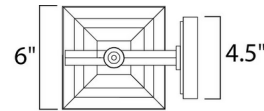

Description

North Church 1051 Outdoor Wall Light features Clear Ribbed glass with a Black finish. One 100 watt, 120 volt A19 medium base incandescent bulb is required, but not included. Wet location rated. 6 inch width x 14.25 inch height x 7 inch depth.

Shown in black / clear ribbed

Specifications

COLOR	Clear Ribbed
BODY FINISH	Black
WATTAGE	72W
DIMMER	Standard 120V
DIMENSIONS	6"W x 14.25"H x 7"D
BULB NOT INCLUDED	1 x A19/Medium (E26)/72W/120V Incandescent