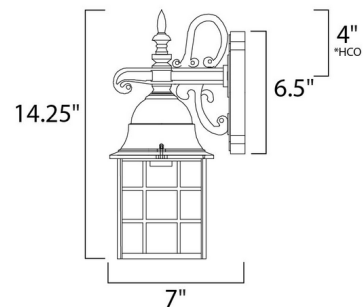

Lightology

lightology.com
866-954-4489
05-17-26

Project: _____

Company: _____

Location: _____ Fixture Type: _____

SPEC #: **MAX495943**

Approved On: _____ Approved By: _____

North Church 1051 Outdoor Wall Light By Maxim Lighting

Description

North Church 1051 Outdoor Wall Light features Clear Ribbed glass with a Black finish. One 100 watt, 120 volt A19 medium base incandescent bulb is required, but not included. Wet location rated. 6 inch width x 14.25 inch height x 7 inch depth.

Shown in black / clear ribbed

Specifications

COLOR	Clear Ribbed
BODY FINISH	Black
WATTAGE	72W
DIMMER	Standard 120V
DIMENSIONS	6"W x 14.25"H x 7"D
BULB NOT INCLUDED	1 x A19/Medium (E26)/72W/120V Incandescent