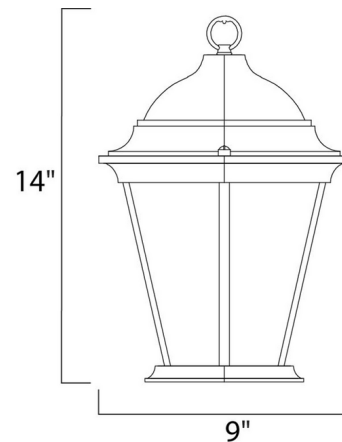

Description

Westlake Outdoor Pendant is a transitional style, perfect for any decor. Available with Clear glass and a Black finish. Three 40 watt, 120 volt B10 candelabra base incandescent bulbs are required, but not included. Damp location rated. 9 inch width x 14 inch height x 86 inch maximum length.

Shown in black / clear

Specifications

COLOR	Clear
BODY FINISH	Black
WATTAGE	120W
DIMMER	Standard 120V
DIMENSIONS	9"W x 14"H
BULB NOT INCLUDED	3 x B10/Candelabra (E12)/40W/120V Incandescent

CLICK TO VIEW PRODUCT