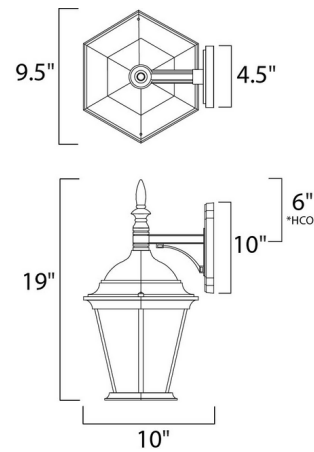

Lightology

lightology.com
866-954-4489
05-17-26

Project: _____

Company: _____

Location: _____ Fixture Type: _____

SPEC #: **MAX495966**

Approved On: _____ Approved By: _____

Westlake 1004 Outdoor Wall Light By Maxim Lighting

Description

Westlake 1004 Outdoor Wall Light is a transitional style, perfect for any outdoor decor. Available with Clear glass and a White or Black finish.

Shown in white / clear

Specifications

COLOR	Clear
BODY FINISH	White
WATTAGE	72W
DIMMER	Standard 120V
DIMENSIONS	9.5"W x 19"H x 10"D
BULB NOT INCLUDED	1 x A19/Medium (E26)/72W/120V Incandescent