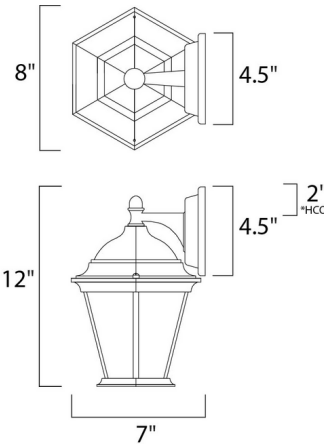

Description

Builder 1024 Outdoor Wall Light features Clear glass panels with a Black, Empire Bronze, White, Rust Patina, or Pewter finish. One 100 watt, 120 volt A19 Medium base incandescent bulb is required, but not included. Wet location rated. 8 inch width x 12 inch height x 7 inch depth.

Shown in black / clear

Specifications

COLOR	Clear
BODY FINISH	Black
WATTAGE	72W
DIMMER	Standard 120V
DIMENSIONS	8"W x 12"H x 7"D
BULB NOT INCLUDED	1 x A19/Medium (E26)/72W/120V Incandescent

CLICK TO VIEW PRODUCT