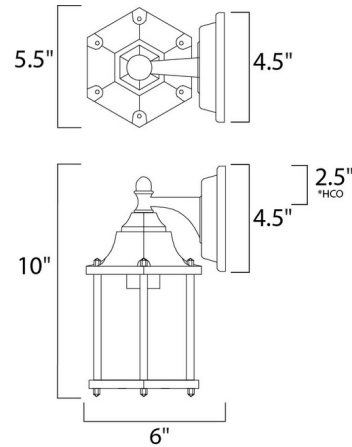

Description

Builder 1026 Outdoor Wall Light features Clear glass panels with a Black, Empire Bronze, or Rust Patina finish. One 60 watt, 120 volt A19 Medium base incandescent bulb is required, but not included. Wet location rated. 5.5 inch width x 10 inch height x 6 inch depth.

Shown in black / clear

Specifications

COLOR	Clear
BODY FINISH	Black
WATTAGE	43W
DIMMER	Standard 120V
DIMENSIONS	5.5"W x 10"H x 6"D
BULB NOT INCLUDED	1 x A19/Medium (E26)/43W/120V Incandescent

CLICK TO VIEW PRODUCT