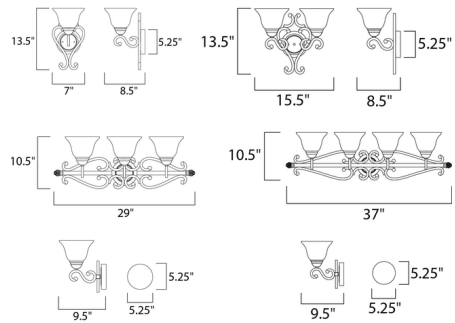

Description

Manor Bathroom Vanity Light is both subtle and dramatic with Frosted Ivory shades and Oil Rubbed Bronze finish. Available in 1, 2, 3, and 4 light options. 100 watt, 120 volt A19 Medium base incandescent bulbs are required, but not included. Damp location rated. 1 Light: 7 inch width x 13.5 inch height x 8.5 inch depth. 2 Light: 15.5 inch width x 13.5 inch height x 8.5 inch depth. 3 Light: 29 inch width x 10.5 inch height x 9.5 inch depth. 4 Light: 37 inch width x 10.5 inch height x 9.5 inch depth.

Shown in oil rubbed bronze / frosted ivory

Specifications

COLOR Frosted Ivory
 BODY FINISH Oil Rubbed Bronze
 WATTAGE 72W
 DIMMER Standard 120V
 DIMENSIONS 7"W x 13.5"H x 8.5"D
 BULB NOT INCLUDED 1 x A19/Medium (E26)/72W/120V Incandescent