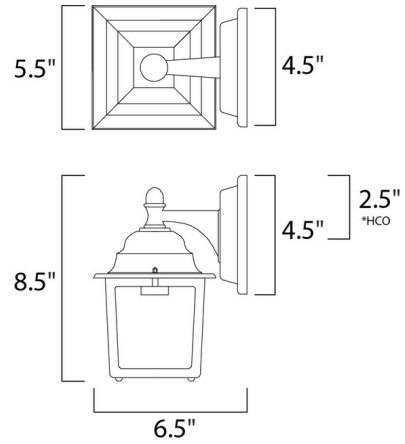

Description

Builder 1025 Outdoor Wall Light features Clear glass panels with a Black, Empire Bronze, White, Rust Patina, or Pewter finish. One 60 watt, 120 volt A19 Medium base incandescent bulb is required, but not included. Wet location rated. 5.5 inch width x 8.5 inch height x 6.5 inch depth.

Shown in black / clear

Specifications

COLOR	Clear
BODY FINISH	Black
WATTAGE	43W
DIMMER	Standard 120V
DIMENSIONS	5.5"W x 8.5"H x 6.5"D
BULB NOT INCLUDED	1 x A19/Medium (E26)/43W/120V Incandescent

CLICK TO VIEW PRODUCT