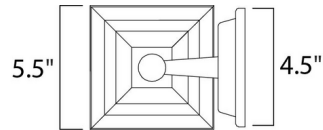

Description

Builder 1025 Outdoor Wall Light features Clear glass panels with a Black, Empire Bronze, White, Rust Patina, or Pewter finish. One 60 watt, 120 volt A19 Medium base incandescent bulb is required, but not included. Wet location rated. 5.5 inch width x 8.5 inch height x 6.5 inch depth.

Shown in black / clear

Specifications

COLOR	Clear
BODY FINISH	Black
WATTAGE	43W
DIMMER	Standard 120V
DIMENSIONS	5.5"W x 8.5"H x 6.5"D
BULB NOT INCLUDED	1 x A19/Medium (E26)/43W/120V Incandescent

CLICK TO VIEW PRODUCT