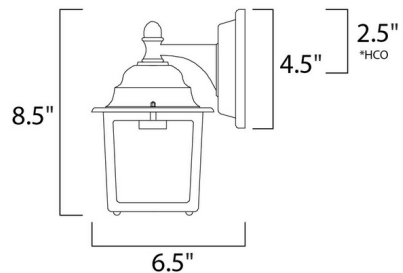

Description

Builder 1025 Outdoor Wall Light features Clear glass panels with a Black, Empire Bronze, White, Rust Patina, or Pewter finish. One 60 watt, 120 volt A19 Medium base incandescent bulb is required, but not included. Wet location rated. 5.5 inch width x 8.5 inch height x 6.5 inch depth.

Shown in black / clear

Specifications

COLOR	Clear
BODY FINISH	Black
WATTAGE	43W
DIMMER	Standard 120V
DIMENSIONS	5.5"W x 8.5"H x 6.5"D
BULB NOT INCLUDED	1 x A19/Medium (E26)/43W/120V Incandescent

CLICK TO VIEW PRODUCT