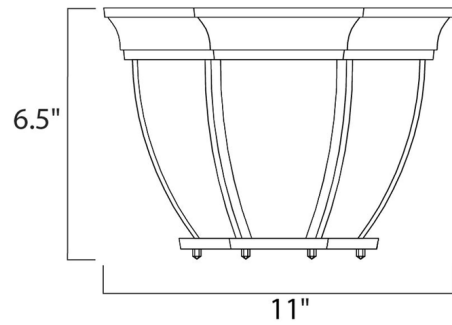

Specifications

COLOR	Clear
BODY FINISH	White
WATTAGE	15W
DIMMER	Standard 120V
DIMENSIONS	11"W x 6.5"H
BULB NOT INCLUDED	3 x B11/Candelabra (E12)/5W/120V LED
OTHER BULB OPTIONS	3 x B10/Candelabra (E12)/60W/120V Incandescent