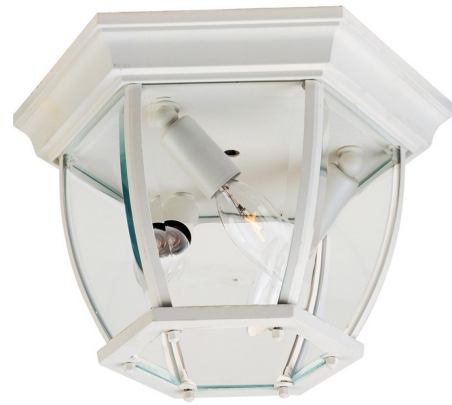

Lightology

lightology.com
866-954-4489
04-28-26

Project: _____

Company: _____

Location: _____ Fixture Type: _____

SPEC #: **MAX496010**

Approved On: _____ Approved By: _____

1029 Outdoor Ceiling Light Fixture By Maxim Lighting

Description

1029 Outdoor Ceiling Light Fixture has a simple traditional design perfect for any exterior. Available with Clear glass panels and a White finish. Damp location rated. UL listed.

Shown in white / clear

Specifications

COLOR	Clear
BODY FINISH	White
WATTAGE	15W
DIMMER	Standard 120V
DIMENSIONS	11"W x 6.5"H
BULB NOT INCLUDED	3 x B11/Candelabra (E12)/5W/120V LED
OTHER BULB OPTIONS	3 x B10/Candelabra (E12)/60W/120V Incandescent