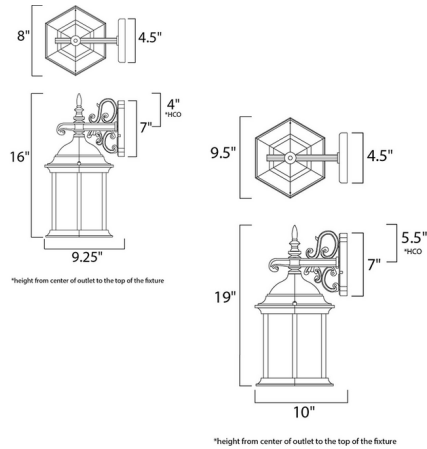

Description

Builder 1071/3 Outdoor Wall Light features Clear glass panels with an Empire Bronze finish. Available in small and large sizes. For small, one 100 watt, 120 volt A19 Medium base incandescent bulb is required, but not included. 8 inch width x 16 inch height x 9.25 inch depth. For large, three 40 watt, 120 volt B10 Candelabra base incandescent bulbs are required, but not included. 9.5 inch width x 19 inch height x 10 inch depth. Wet location rated.

Shown in empire bronze / clear

Specifications

COLOR	Clear
BODY FINISH	Empire Bronze
WATTAGE	72W
DIMMER	Standard 120V
DIMENSIONS	8"W x 16"H x 9.25"D
BULB NOT INCLUDED	1 x A19/Medium (E26)/72W/120V Incandescent