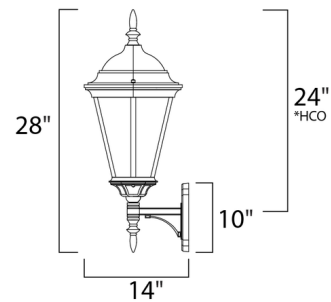

## Westlake 1006 Outdoor Wall Light By Maxim Lighting

### Description

Westlake 1006 Outdoor Wall Light is a transitional style, perfect for any decor. Available with Clear glass and a Black finish. Three 40 watt, 120 volt B10 candelabra base incandescent bulbs are required, but not included. Wet location rated. 13 inch width x 28 inch height x 14 inch maximum length.

### Specifications

COLOR	Clear
BODY FINISH	Black
WATTAGE	120W
DIMMER	Standard 120V
DIMENSIONS	13"W x 28"H x 14"D
BULB NOT INCLUDED	3 x B10/Candelabra (E12)/40W/120V Incandescent

CLICK TO VIEW PRODUCT

Notes: