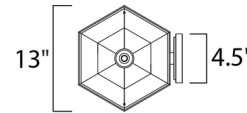

### Description

Westlake 1006 Outdoor Wall Light is a transitional style, perfect for any decor. Available with Clear glass and a Black finish. Three 40 watt, 120 volt B10 candelabra base incandescent bulbs are required, but not included. Wet location rated. 13 inch width x 28 inch height x 14 inch maximum length.

### Specifications

COLOR	Clear
BODY FINISH	Black
WATTAGE	120W
DIMMER	Standard 120V
DIMENSIONS	13"W x 28"H x 14"D
BULB NOT INCLUDED	3 x B10/Candelabra (E12)/40W/120V Incandescent

CLICK TO VIEW PRODUCT

Notes: