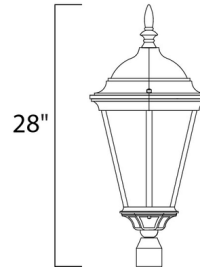

Description

Westlake Large Outdoor Post Light is a transitional style, perfect for any outdoor decor. Available with Clear glass and a Black finish. Note: Post sold separately.

Shown in black / clear

Specifications

COLOR	Clear
BODY FINISH	Black
WATTAGE	120W
DIMMER	Standard 120V
DIMENSIONS	13"W x 28"H
BULB NOT INCLUDED	3 x B10/Candelabra (E12)/40W/120V Incandescent

CLICK TO VIEW PRODUCT

Notes: