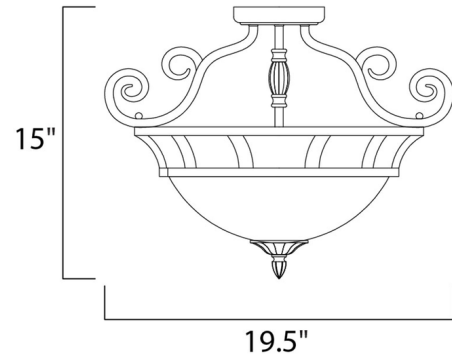

### Description

Manor Ceiling Semi Flush Light is both subtle and dramatic with a Frosted Ivory shade and Oil Rubbed Bronze finish. Two 100 watt, 120 volt A19 Medium base incandescent bulbs are required, but not included. 19.5 inch width x 15 inch height.

### Specifications

COLOR . . . . . Frosted Ivory  
BODY FINISH . . . . . Oil Rubbed Bronze  
WATTAGE . . . . . 144W  
DIMMER . . . . . Standard 120V  
DIMENSIONS . . . . . 19.5"W x 15"H  
BULB NOT INCLUDED . . . . . 2 x A19/Medium (E26)/72W/120V Incandescent