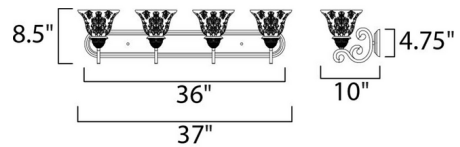

Specifications

COLOR	Screen Amber
BODY FINISH	Oil Rubbed Bronze
WATTAGE	216W
DIMMER	Standard 120V
DIMENSIONS	26"W x 8.5"H x 10"D
BULB NOT INCLUDED	3 x A19/Medium (E26)/72W/120V Incandescent

CLICK TO VIEW PRODUCT