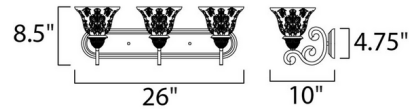

Specifications

COLOR	Screen Amber
BODY FINISH	Oil Rubbed Bronze
WATTAGE	216W
DIMMER	Standard 120V
DIMENSIONS	26"W x 8.5"H x 10"D
BULB NOT INCLUDED	3 x A19/Medium (E26)/72W/120V Incandescent

CLICK TO VIEW PRODUCT