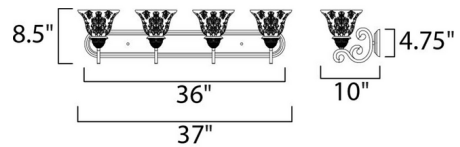

Lightology

lightology.com
866-954-4489
04-17-26

Project: _____

Company: _____

Location: _____ Fixture Type: _____

SPEC #: **MAX496042**

Approved On: _____ Approved By: _____

Symphony Bathroom Vanity Light By Maxim Lighting

Description

Symphony Bathroom Vanity Light with Screen Amber glass and the sharp angles of the Oil Rubbed Bronze body modernizes and inspires. Available in 3 and 4 light options. Damp location rated.

Shown in oil rubbed bronze / screen amber

Specifications

COLOR	Screen Amber
BODY FINISH	Oil Rubbed Bronze
WATTAGE	216W
DIMMER	Standard 120V
DIMENSIONS	26"W x 8.5"H x 10"D
BULB NOT INCLUDED	3 x A19/Medium (E26)/72W/120V Incandescent

CLICK TO VIEW PRODUCT

Notes: