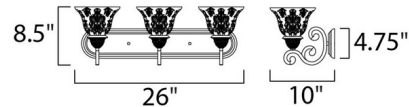

### Specifications

COLOR	Screen Amber
BODY FINISH	Oil Rubbed Bronze
WATTAGE	216W
DIMMER	Standard 120V
DIMENSIONS	26"W x 8.5"H x 10"D
BULB NOT INCLUDED	3 x A19/Medium (E26)/72W/120V Incandescent

CLICK TO VIEW PRODUCT