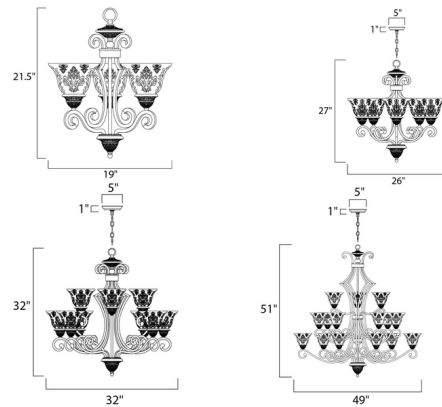

By Maxim Lighting

Description

Symphony Chandelier with Screen Amber glass and the sharp angles of the Oil Rubbed Bronze body modernizes and inspires. Available in small, medium, large, and x-large sizes. 60/100 watt, 120 volt A19 Medium base incandescent bulbs are required, but not included. Small: 19 inch width x 21.5 inch height x 57 inch maximum length. Medium: 26 inch width x 27 inch height x 63 inch maximum length. Large: 32 inch width x 32 inch height x 104 inch maximum length. X-Large: 49 inch width x 51 inch height x 123 inch maximum length.

Shown in oil rubbed bronze / screen amber

Specifications

COLOR	Screen Amber
BODY FINISH	Oil Rubbed Bronze
WATTAGE	216W
DIMMER	Standard 120V
DIMENSIONS	19"W x 21.5"H
BULB NOT INCLUDED	3 x A19/Medium (E26)/72W/120V Incandescent