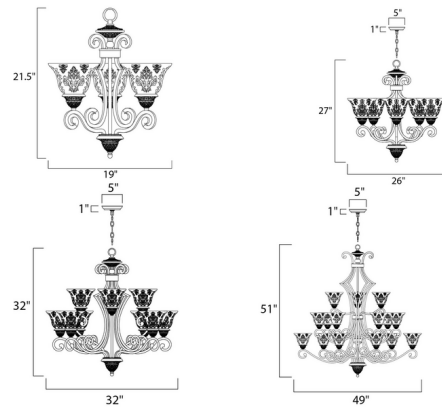

By Maxim Lighting

Description

Symphony Chandelier with Screen Amber glass and the sharp angles of the Oil Rubbed Bronze body modernizes and inspires. Available in small, medium, large, and x-large sizes. 60/100 watt, 120 volt A19 Medium base incandescent bulbs are required, but not included. Small: 19 inch width x 21.5 inch height x 57 inch maximum length. Medium: 26 inch width x 27 inch height x 63 inch maximum length. Large: 32 inch width x 32 inch height x 104 inch maximum length. X-Large: 49 inch width x 51 inch height x 123 inch maximum length.

Shown in oil rubbed bronze / screen amber

Specifications

COLOR Screen Amber
BODY FINISH Oil Rubbed Bronze
WATTAGE 216W
DIMMER Standard 120V
DIMENSIONS 19"W x 21.5"H
BULB NOT INCLUDED 3 x A19/Medium (E26)/72W/120V Incandescent