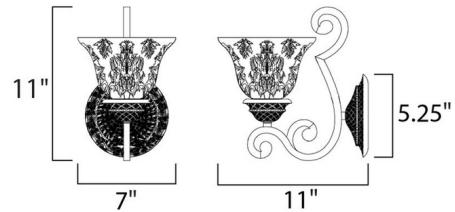

### Description

Symphony 11246 Wall Light with Screen Amber glass and the sharp angles of the Oil Rubbed Bronze body modernizes and inspires. One 100 watt, 120 volt A19 Medium base incandescent bulb is required, but not included. 7 inch width x 11 inch height x 11 inch depth.

### Specifications

COLOR . . . . . Screen Amber  
BODY FINISH . . . . . Oil Rubbed Bronze  
WATTAGE . . . . . 72W  
DIMMER . . . . . Standard 120V  
DIMENSIONS . . . . . 7"W x 11"H x 11"D  
BULB NOT INCLUDED . . . . . 1 x A19/Medium (E26)/72W/120V Incandescent