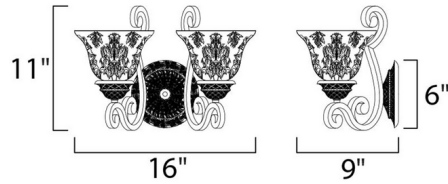

By Maxim Lighting

Description

Symphony Wall Light with Screen Amber glass and the sharp angles of the Oil Rubbed Bronze body modernizes and inspires. Two 100 watt, 120 volt A19 Medium base incandescent bulbs are required, but not included. 16 inch width x 11 inch height x 9 inch depth.

Shown in oil rubbed bronze / screen amber

Specifications

COLOR Screen Amber
BODY FINISH Oil Rubbed Bronze
WATTAGE 144W
DIMMER Standard 120V
DIMENSIONS 16"W x 11"H x 9"D
BULB NOT INCLUDED 2 x A19/Medium (E26)/72W/120V Incandescent