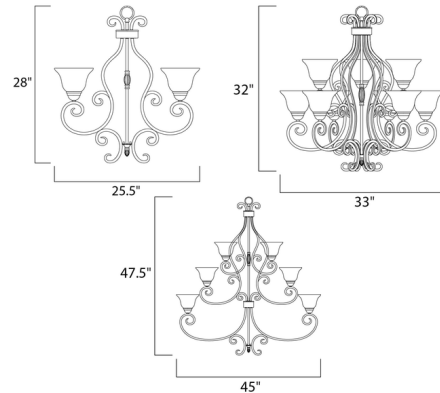

By Maxim Lighting

Description

Manor Up Chandelier is both subtle and dramatic with a Frosted Ivory shade and Oil Rubbed Bronze finish. Available in small, medium, and large sizes. 60/100 watt, 120 volt A19 Medium base incandescent bulbs are required, but not included. Small: 25.5 inch width x 28 inch height x 64 inch maximum length. Medium: 33 inch width x 32 inch height x 107 inch maximum length. Large: 45 inch width x 47.5 inch height x 129 inch maximum length.

Shown in oil rubbed bronze / frosted ivory

Specifications

COLOR Frosted Ivory
BODY FINISH Oil Rubbed Bronze
WATTAGE 360W
DIMMER Standard 120V
DIMENSIONS 25.5"W x 28"H
BULB NOT INCLUDED 5 x A19/Medium (E26)/72W/120V Incandescent