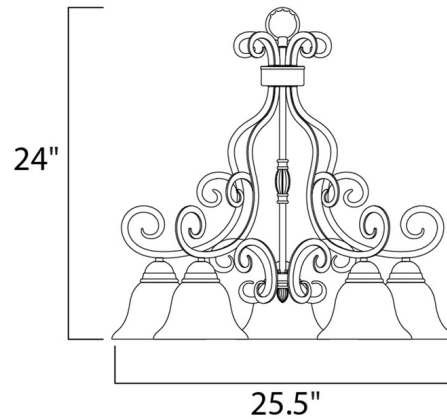

Lightology

lightology.com
866-954-4489
07-02-26

Project: _____

Company: _____

Location: _____ Fixture Type: _____

SPEC #: **MAX496063**

Approved On: _____ Approved By: _____

Manor Down Chandelier By Maxim Lighting

Description

Manor Down Chandelier is both subtle and dramatic with a Frosted Ivory shade and Oil Rubbed Bronze finish.

Shown in oil rubbed bronze / frosted ivory

Specifications

COLOR Frosted Ivory
BODY FINISH Oil Rubbed Bronze
WATTAGE 360W
DIMMER Standard 120V
DIMENSIONS 25.5"W x 24"H
BULB NOT INCLUDED 5 x A19/Medium (E26)/72W/120V Incandescent