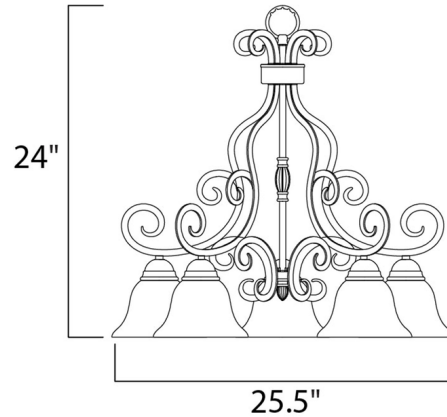

Lightology

lightology.com
866-954-4489
04-26-26

Project: _____

Company: _____

Location: _____ Fixture Type: _____

SPEC #: **MAX496063**

Approved On: _____ Approved By: _____

Manor Down Chandelier By Maxim Lighting

Description

Manor Down Chandelier is both subtle and dramatic with a Frosted Ivory shade and Oil Rubbed Bronze finish.

Shown in oil rubbed bronze / frosted ivory

Specifications

COLOR Frosted Ivory
BODY FINISH Oil Rubbed Bronze
WATTAGE 360W
DIMMER Standard 120V
DIMENSIONS 25.5"W x 24"H
BULB NOT INCLUDED 5 x A19/Medium (E26)/72W/120V Incandescent