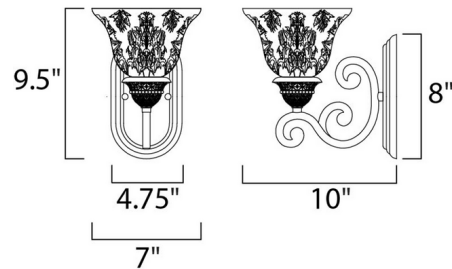

## Symphony 11230 Wall Light By Maxim Lighting

### Description

Symphony 11230 Wall Light with Screen Amber glass and the sharp angles of the Oil Rubbed Bronze body modernizes and inspires. One 100 watt, 120 volt A19 Medium base incandescent bulb is required, but not included. 7 inch width x 9.5 inch height x 10 inch depth.

### Specifications

COLOR . . . . . Screen Amber  
BODY FINISH . . . . . Oil Rubbed Bronze  
WATTAGE . . . . . 72W  
DIMMER . . . . . Standard 120V  
DIMENSIONS . . . . . 7"W x 9.5"H x 10"D  
BULB NOT INCLUDED . . . . . 1 x A19/Medium (E26)/72W/120V Incandescent