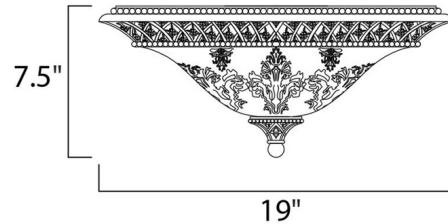

Specifications

COLOR . . . . . Screen Amber
BODY FINISH . . . . . Oil Rubbed Bronze
WATTAGE 86W
DIMMER . . . . . Standard 120V
DIMENSIONS . . . . . 19"W x 7.5"H
BULB NOT INCLUDED . . . . . 2 x A19/Medium (E26)/43W/120V Incandescent

CLICK TO VIEW PRODUCT

Notes: