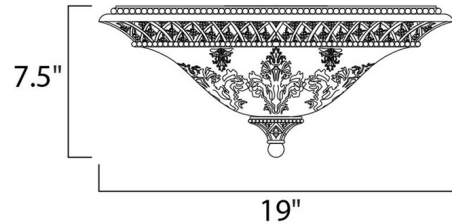

Specifications

COLOR . . . . . Screen Amber
BODY FINISH . . . . . Oil Rubbed Bronze
WATTAGE 86W
DIMMER . . . . . Standard 120V
DIMENSIONS . . . . . 19"W x 7.5"H
BULB NOT INCLUDED . . . . . 2 x A19/Medium (E26)/43W/120V Incandescent

CLICK TO VIEW PRODUCT

Notes: