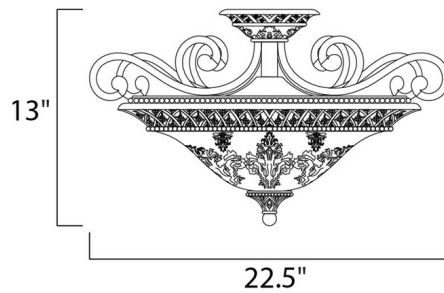

Lightology

lightology.com
866-954-4489
05-16-26

Project: _____

Company: _____

Location: _____ Fixture Type: _____

SPEC #: **MAX496068**

Approved On: _____ Approved By: _____

Symphony Ceiling Semi Flush Light By Maxim Lighting

Description

Symphony Ceiling Semi Flush Light with Screen Amber glass and the sharp angles of the Oil Rubbed Bronze body modernizes and inspires. Three 60 watt, 120 volt A19 Medium base incandescent bulbs are required, but not included. 22.5 inch width x 13 inch height.

Shown in oil rubbed bronze / screen amber

Specifications

COLOR Screen Amber
BODY FINISH Oil Rubbed Bronze
WATTAGE 129W
DIMMER Standard 120V
DIMENSIONS 22.5"W x 13"H
BULB NOT INCLUDED 3 x A19/Medium (E26)/43W/120V Incandescent