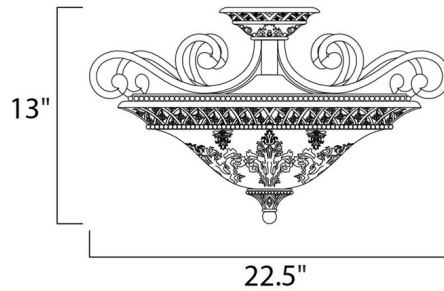

Description

Symphony Ceiling Semi Flush Light with Screen Amber glass and the sharp angles of the Oil Rubbed Bronze body modernizes and inspires. Three 60 watt, 120 volt A19 Medium base incandescent bulbs are required, but not included. 22.5 inch width x 13 inch height.

Shown in oil rubbed bronze / screen amber

Specifications

COLOR Screen Amber
BODY FINISH Oil Rubbed Bronze
WATTAGE 129W
DIMMER Standard 120V
DIMENSIONS 22.5"W x 13"H
BULB NOT INCLUDED 3 x A19/Medium (E26)/43W/120V Incandescent