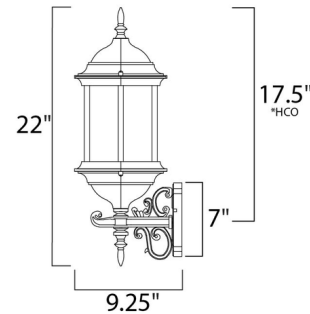

## Builder 1072 Outdoor Wall Light By Maxim Lighting

### Description

Builder 1072 Outdoor Wall Light features Clear glass panels with an Empire Bronze finish. One 100 watt, 120 volt A19 Medium base incandescent bulb is required, but not included. Wet location rated. 8 inch width x 22 inch height x 9.25 inch depth.

### Specifications

COLOR	Clear
BODY FINISH	Empire Bronze
WATTAGE	72W
DIMMER	Standard 120V
DIMENSIONS	8"W x 22"H x 9.25"D
BULB NOT INCLUDED	1 x A19/Medium (E26)/72W/120V Incandescent

CLICK TO VIEW PRODUCT