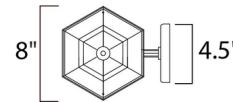

### Description

Builder 1072 Outdoor Wall Light features Clear glass panels with an Empire Bronze finish. One 100 watt, 120 volt A19 Medium base incandescent bulb is required, but not included. Wet location rated. 8 inch width x 22 inch height x 9.25 inch depth.

### Specifications

COLOR	Clear
BODY FINISH	Empire Bronze
WATTAGE	72W
DIMMER	Standard 120V
DIMENSIONS	8"W x 22"H x 9.25"D
BULB NOT INCLUDED	1 x A19/Medium (E26)/72W/120V Incandescent

CLICK TO VIEW PRODUCT