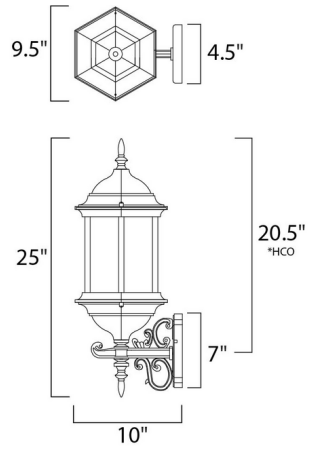

## Builder 1074 Outdoor Wall Light By Maxim Lighting

### Description

Builder 1074 Outdoor Wall Light features Clear glass panels with an Empire Bronze finish. Three 60 watt, 120 volt B10 Candelabra base incandescent bulbs are required, but not included. Wet location rated. 9.5 inch width x 25 inch height x 10 inch depth.

### Specifications

COLOR . . . . .	Clear
BODY FINISH . . . . .	Empire Bronze
WATTAGE . . . . .	15W
DIMMER . . . . .	Standard 120V
DIMENSIONS . . . . .	9.5"W x 25"H x 10"D
BULB NOT INCLUDED . . . . .	3 x B11/Candelabra (E12)/5W/120V LED
OTHER BULB OPTIONS . . . . .	3 x B10/Candelabra (E12)/60W/120V Incandescent