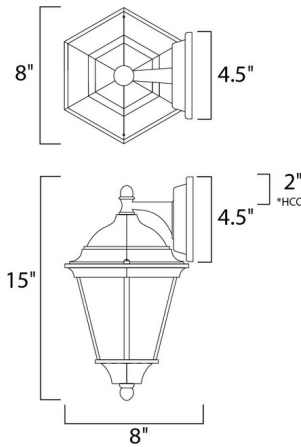

Description

Westlake 1000 Outdoor Wall Light is a transitional style, perfect for any outdoor decor. Available with Clear glass and a White or Black finish. Wet location rated.

Shown in white / clear

Specifications

COLOR	Clear
BODY FINISH	White
WATTAGE	72W
DIMMER	Standard 120V
DIMENSIONS	8"W x 15"H x 8"D
BULB NOT INCLUDED	1 x A19/Medium (E26)/72W/120V Incandescent

CLICK TO VIEW PRODUCT

Notes: