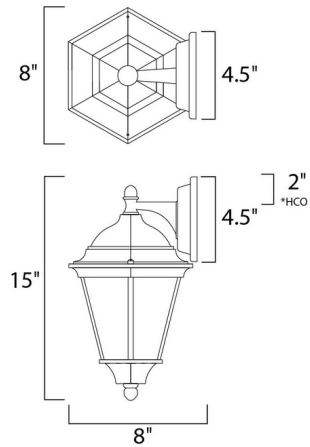

Description

Westlake 1000 Outdoor Wall Light is a transitional style, perfect for any outdoor decor. Available with Clear glass and a White or Black finish. Wet location rated.

Shown in white / clear

Specifications

COLOR	Clear
BODY FINISH	White
WATTAGE	72W
DIMMER	Standard 120V
DIMENSIONS	8"W x 15"H x 8"D
BULB NOT INCLUDED	1 x A19/Medium (E26)/72W/120V Incandescent

CLICK TO VIEW PRODUCT

Notes: