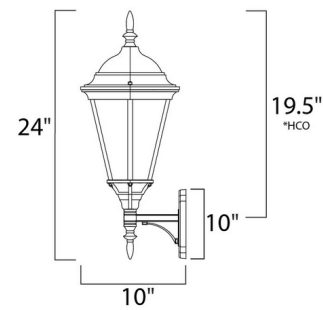

Description

Westlake 1003 Outdoor Wall Light is a transitional style, perfect for any outdoor decor. One 100 watt, 120 volt A19 medium base incandescent bulb is required, but not included. Wet location rated.

Shown in white / clear

Specifications

COLOR	Clear
BODY FINISH	White
WATTAGE	72W
DIMMER	Standard 120V
DIMENSIONS	9.5"W x 24"H x 10"D
BULB NOT INCLUDED	1 x A19/Medium (E26)/72W/120V Incandescent

CLICK TO VIEW PRODUCT