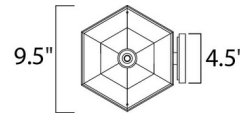

Shown in white / clear

Specifications

COLOR	Clear
BODY FINISH	White
WATTAGE	72W
DIMMER	Standard 120V
DIMENSIONS	9.5"W x 24"H x 10"D
BULB NOT INCLUDED	1 x A19/Medium (E26)/72W/120V Incandescent

CLICK TO VIEW PRODUCT