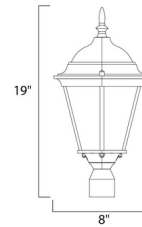

### Specifications

COLOR . . . . . Clear  
BODY FINISH . . . . . White  
WATTAGE . . . . . 72W  
DIMMER . . . . . Standard 120V  
DIMENSIONS . . . . . 8"W x 19"H  
BULB NOT INCLUDED . . . . . 1 x A19/Medium (E26)/72W/120V Incandescent