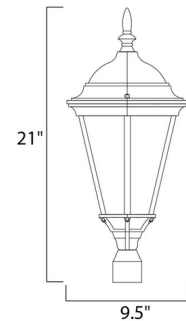

### Specifications

COLOR . . . . . Clear  
BODY FINISH . . . . . White  
WATTAGE . . . . . 72W  
DIMMER . . . . . Standard 120V  
DIMENSIONS . . . . . 8"W x 19"H  
BULB NOT INCLUDED . . . . . 1 x A19/Medium (E26)/72W/120V Incandescent