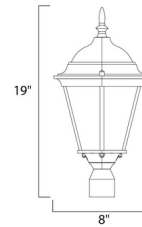

Lightology

lightology.com
866-954-4489
05-17-26

Project: _____

Company: _____

Location: _____ Fixture Type: _____

SPEC #: **MAX496106**

Approved On: _____ Approved By: _____

Westlake Outdoor Post Light By Maxim Lighting

Description

Westlake Outdoor Post Light is a transitional style, perfect for any outdoor decor. Note: Post sold separately.

Shown in white / clear

Specifications

COLOR . . . . . Clear
BODY FINISH . . . . . White
WATTAGE 72W
DIMMER . . . . . Standard 120V
DIMENSIONS . . . . . 8"W x 19"H
BULB NOT INCLUDED . . . . . 1 x A19/Medium (E26)/72W/120V Incandescent

CLICK TO VIEW PRODUCT

Notes: