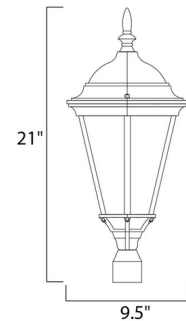

Lightology

lightology.com
866-954-4489
05-17-26

Project: _____

Company: _____

Location: _____ Fixture Type: _____

SPEC #: **MAX496106**

Approved On: _____ Approved By: _____

Westlake Outdoor Post Light By Maxim Lighting

Description

Westlake Outdoor Post Light is a transitional style, perfect for any outdoor decor. Note: Post sold separately.

Shown in white / clear

Specifications

COLOR . . . . . Clear
BODY FINISH . . . . . White
WATTAGE 72W
DIMMER . . . . . Standard 120V
DIMENSIONS . . . . . 8"W x 19"H
BULB NOT INCLUDED . . . . . 1 x A19/Medium (E26)/72W/120V Incandescent

CLICK TO VIEW PRODUCT

Notes: