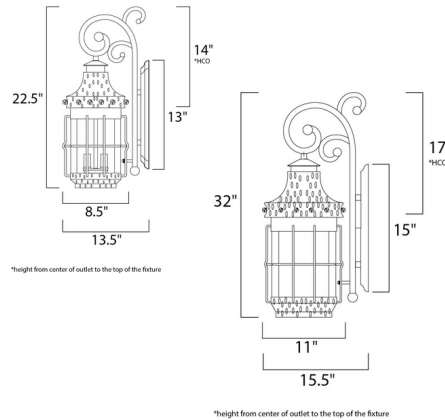

### Description

Nantucket Outdoor Wall Light is a traditional, early American piece that fits into a variety of decor. Features Seedy glass with a Country Forge finish. Available in small and large sizes. 40 watt, 120 volt B10 candelabra base bulbs are required, but not included. Wet location rated. Small: 8.5 inch width x 22.5 inch height x 13.5 inch depth. Large: 11 inch width x 32 inch height x 15.5 inch depth.

### Specifications

COLOR . . . . . Seedy Glass  
BODY FINISH . . . . . Country Forge  
WATTAGE . . . . . 120W  
DIMMER . . . . . Standard 120V  
DIMENSIONS . . . . . 8.5"W x 22.5"H x 13.5"D  
BULB NOT INCLUDED . . . . . 3 x B10/Candelabra (E12)/40W/120V Incandescent