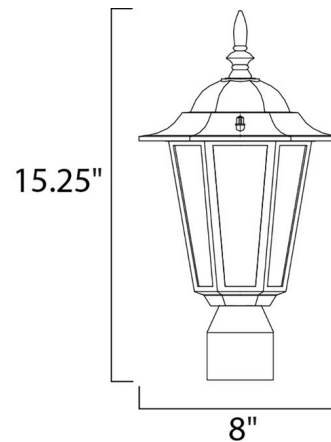

## Builder 3001 Outdoor Post Light By Maxim Lighting

### Description

Builder 3001 Outdoor Post Light features Clear glass panels with a Black or White finish. Note: Post sold separately.

Shown in white / clear

### Specifications

COLOR	Clear
BODY FINISH	White
WATTAGE	72W
DIMMER	Standard 120V
DIMENSIONS	8"W x 15.25"H
BULB NOT INCLUDED	1 x A19/Medium (E26)/72W/120V Incandescent

CLICK TO VIEW PRODUCT

Notes: