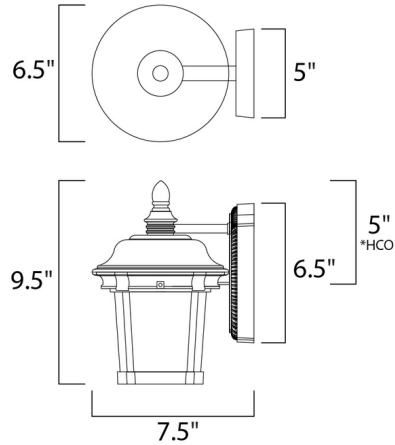

Lightology

lightology.com
866-954-4489
04-25-26

Project: _____

Company: _____

Location: _____ Fixture Type: _____

SPEC #: **MAX496142**

Approved On: _____ Approved By: _____

Dover 3026 Outdoor Wall Light By Maxim Lighting

Description

Dover 3026 Outdoor Wall Light is the perfect style for any home with a Bronze finish and Seedy glass. One 100 watt, 120 volt A19 Medium base incandescent bulb is required, but not included. Wet location rated. 6.5 inch width x 9.5 inch height x 7.5 inch depth.

Shown in bronze / seedy glass

Specifications

COLOR	Seedy Glass
BODY FINISH	Bronze
WATTAGE	72W
DIMMER	Standard 120V
DIMENSIONS	6.5"W x 9.5"H x 7.5"D
BULB NOT INCLUDED	1 x A19/Medium (E26)/72W/120V Incandescent