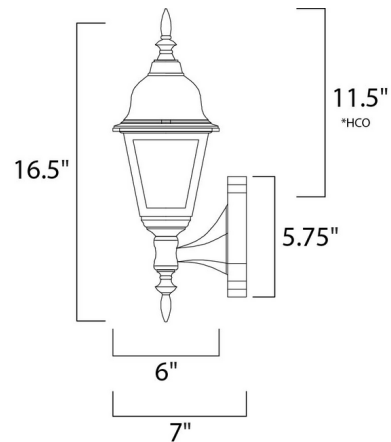

Description

Builder 3005 Outdoor Wall Light features Clear glass panels with a Black finish. One 100 watt, 120 volt A19 Medium base incandescent bulb is required, but not included. Wet location rated. 6 inch width x 16.5 inch height x 7 inch depth.

Shown in black / clear

Specifications

COLOR	Clear
BODY FINISH	Black
WATTAGE	72W
DIMMER	Standard 120V
DIMENSIONS	6"W x 16.5"H x 7"D
BULB NOT INCLUDED	1 x A19/Medium (E26)/72W/120V Incandescent

CLICK TO VIEW PRODUCT