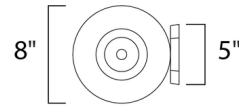

### Description

Dover 3020 Outdoor Wall Light is the perfect style for any home with a Bronze finish and Seedy glass. One 100 watt, 120 volt A19 Medium base incandescent bulb is required, but not included. Wet location rated. 8 inch width x 17 inch height x 9 inch depth.

### Specifications

COLOR	Seedy Glass
BODY FINISH	Bronze
WATTAGE	72W
DIMMER	Standard 120V
DIMENSIONS	8"W x 17"H x 9"D
BULB NOT INCLUDED	1 x A19/Medium (E26)/72W/120V Incandescent

CLICK TO VIEW PRODUCT

Notes: