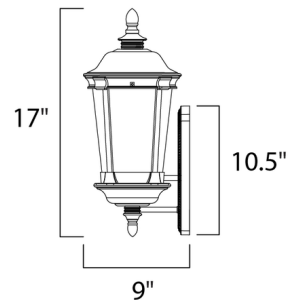

## Dover 3020 Outdoor Wall Light By Maxim Lighting

### Description

Dover 3020 Outdoor Wall Light is the perfect style for any home with a Bronze finish and Seedy glass. One 100 watt, 120 volt A19 Medium base incandescent bulb is required, but not included. Wet location rated. 8 inch width x 17 inch height x 9 inch depth.

### Specifications

COLOR	Seedy Glass
BODY FINISH	Bronze
WATTAGE	72W
DIMMER	Standard 120V
DIMENSIONS	8"W x 17"H x 9"D
BULB NOT INCLUDED	1 x A19/Medium (E26)/72W/120V Incandescent

CLICK TO VIEW PRODUCT

Notes: