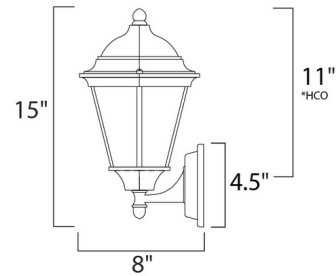

### Description

Westlake 1002 Outdoor Wall Light is a transitional style, perfect for any outdoor decor. Available with Clear glass and a White or Black finish. Wet location rated.

Shown in white / clear

### Specifications

COLOR . . . . . Clear  
BODY FINISH . . . . . White  
WATTAGE . . . . . 72W  
DIMMER . . . . . Standard 120V  
DIMENSIONS . . . . . 8"W x 15"H x 8"D  
BULB NOT INCLUDED . . . . . 1 x A19/Medium (E26)/72W/120V Incandescent