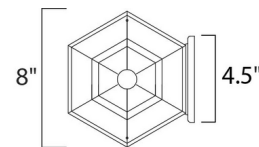

### Specifications

COLOR . . . . . Clear  
BODY FINISH . . . . . White  
WATTAGE . . . . . 72W  
DIMMER . . . . . Standard 120V  
DIMENSIONS . . . . . 8"W x 15"H x 8"D  
BULB NOT INCLUDED . . . . . 1 x A19/Medium (E26)/72W/120V Incandescent