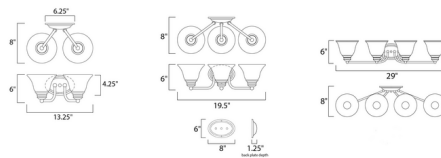

Specifications

COLOR	Marble / Satin Nickel
BODY FINISH	N/A
WATTAGE	144W
DIMMER	Standard 120V
DIMENSIONS	13.25"W x 6"H x 8"D
BULB NOT INCLUDED	2 x A19/Medium (E26)/72W/120V Incandescent

CLICK TO VIEW PRODUCT