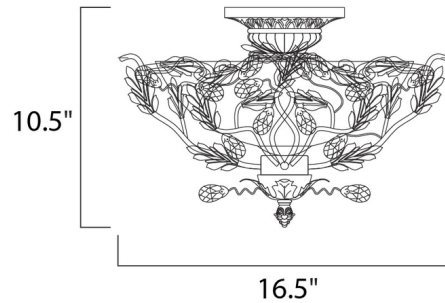

Description

Elegante Ceiling Flush Light features a Frosted Ivory diffuser with delicate leaves and crystals on wrap-around vines in Oil Rubbed Bronze or Etruscan Gold. Three 60 watt, 120 volt B10 type candelabra base bulbs are required, but not included. 16.5 inch width x 10.5 inch height.

Shown in oil rubbed bronze / frosted ivory

Specifications

| | |
|--------------------|--|
| COLOR | Frosted Ivory |
| BODY FINISH | Oil Rubbed Bronze |
| WATTAGE | 15W |
| DIMMER | Standard 120V |
| DIMENSIONS | 16.5"W x 10.5"H |
| BULB NOT INCLUDED | 3 x B11/Candelabra (E12)/5W/120V LED |
| OTHER BULB OPTIONS | 3 x B10/Candelabra (E12)/60W/120V Incandescent |